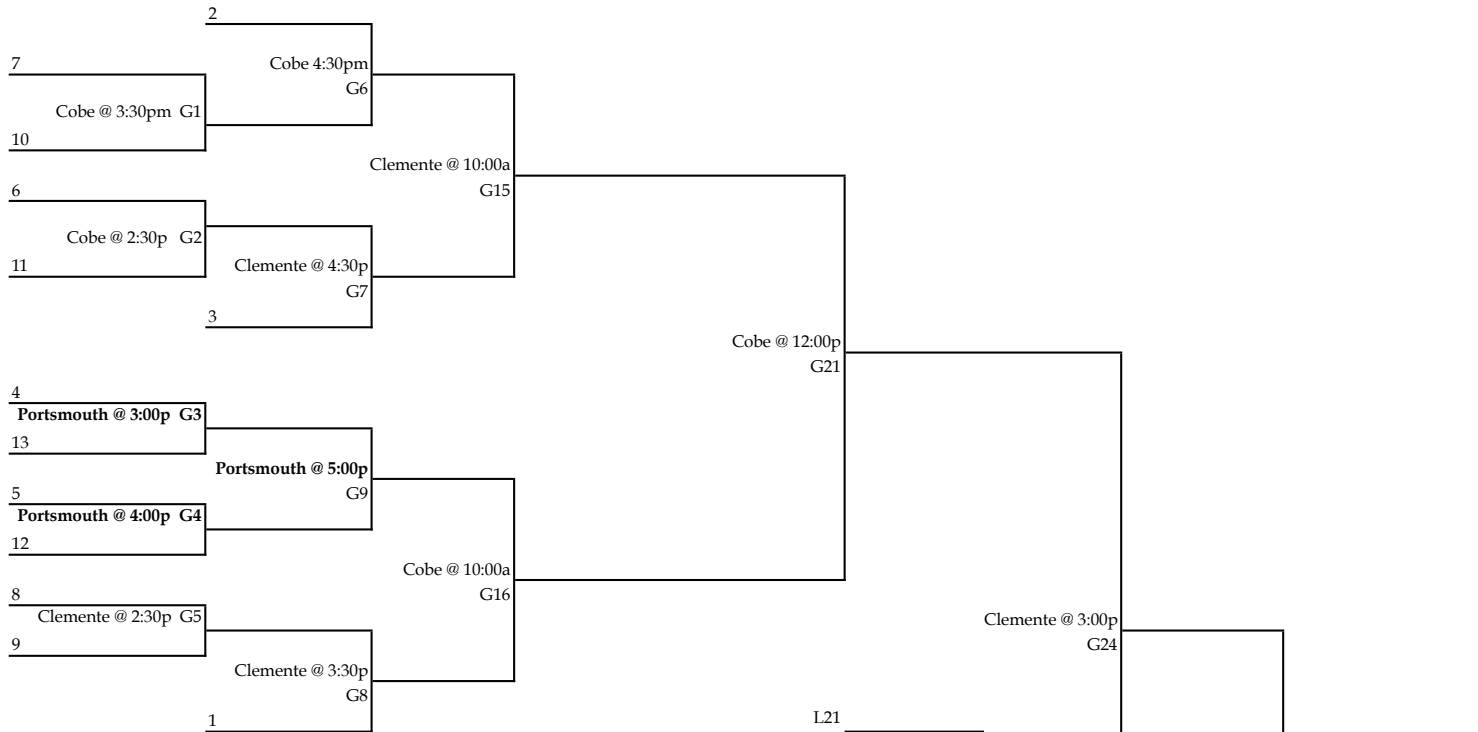

D Division 13 Team Double Elimination

Loser's Bracket

L24 If First Loss