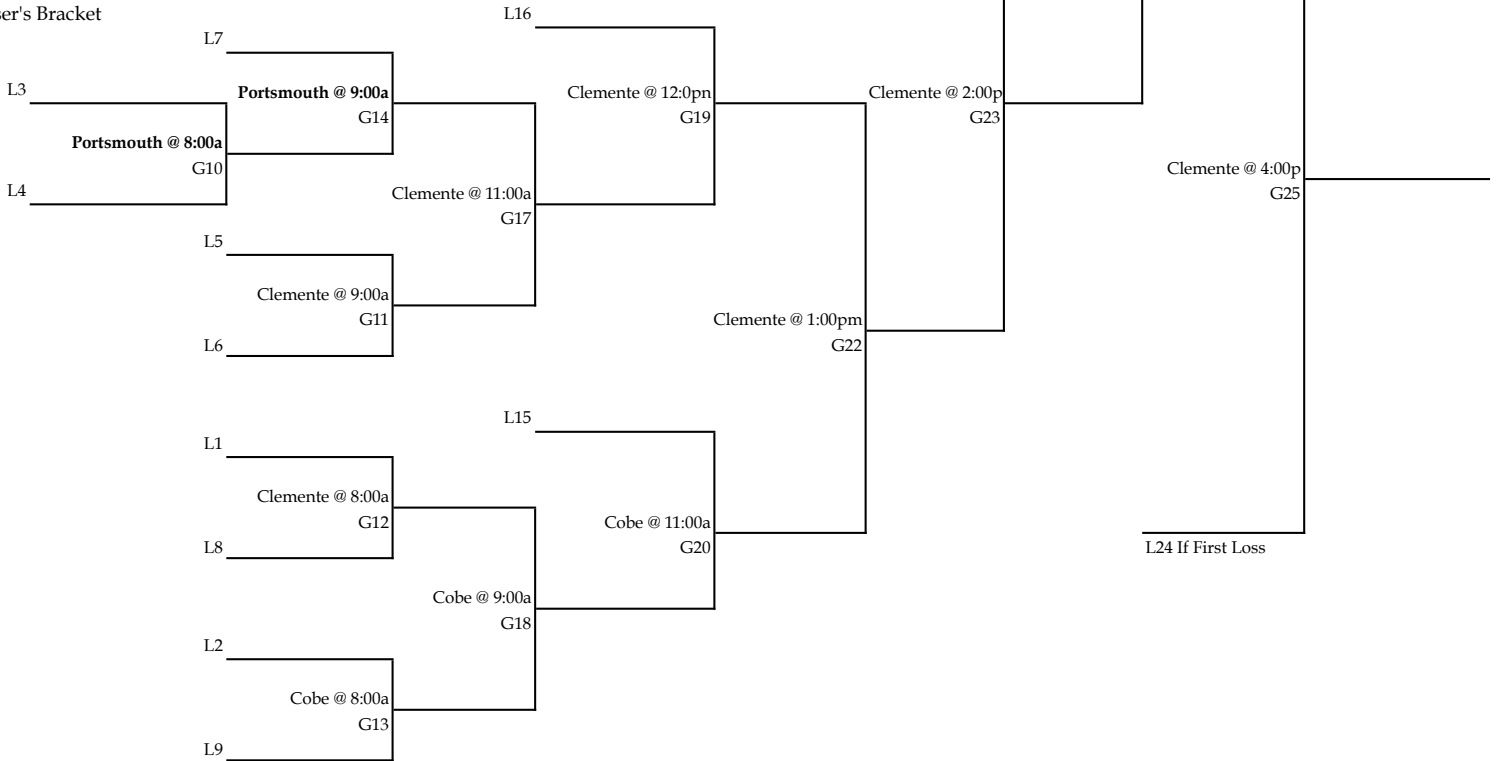

D Division 13 Team Double Elimination

Loser's Bracket

L24 If First Loss